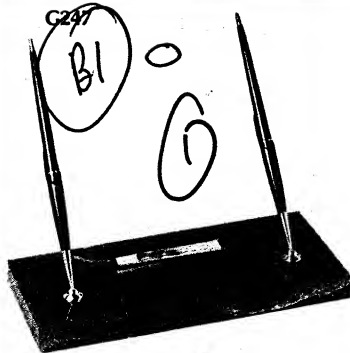

Parker Desk Sets

new ideas in desk sets for home and office

G257 Green onyx, 6 1/4" x 13 3/4". With \$5 pen and ball pen, nameplate..... \$90.00
With 006A clock add..... \$25.00

3DH

G247

J247

M247

J257